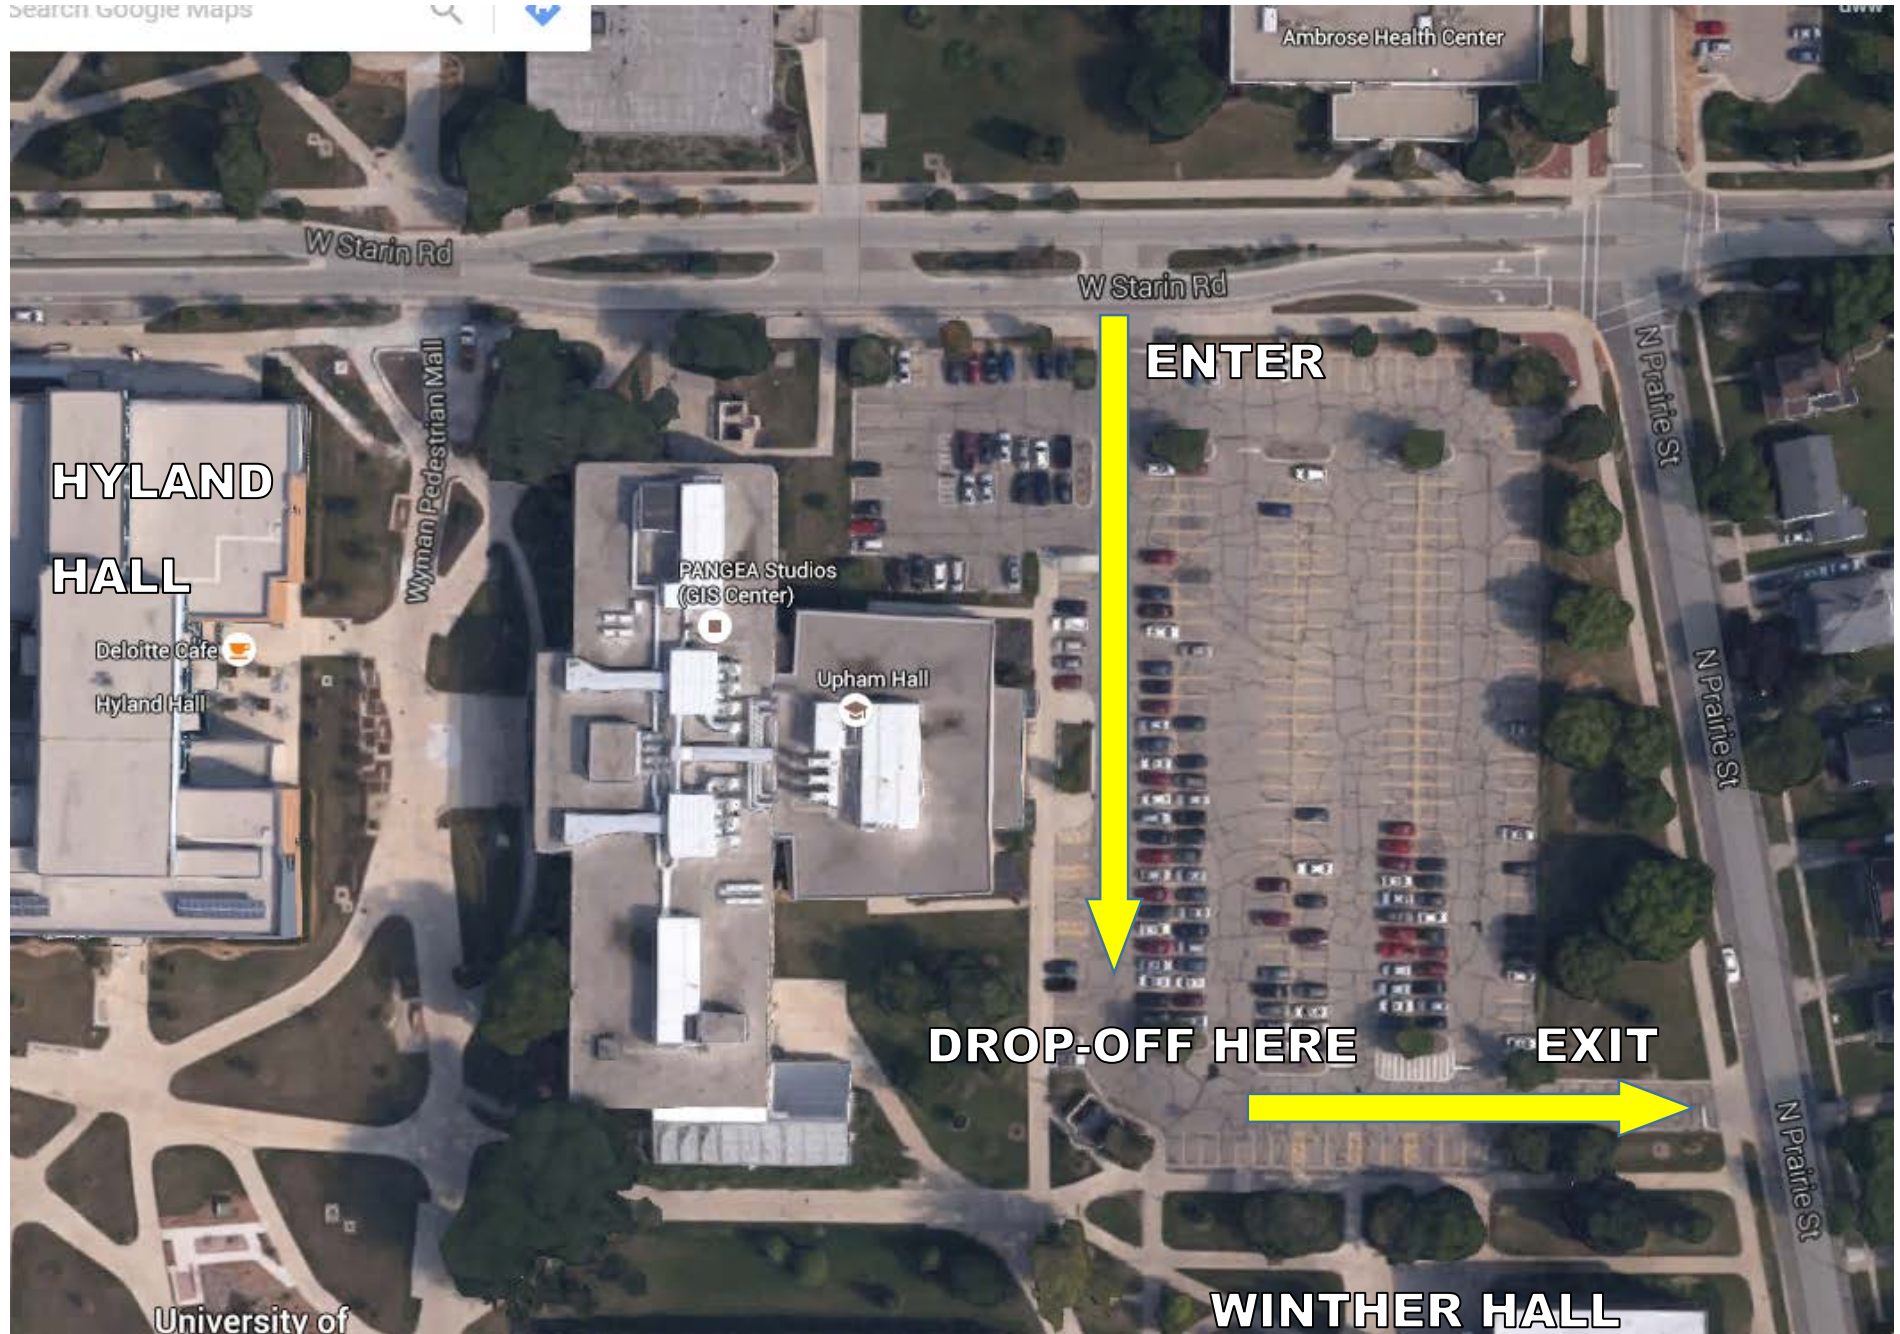

BUS DROP-OFF LOCATION: Set your GPS for 710 W. Starin Rd. Whitewater. Enter Lot 14 off Starin Rd. Exit Lot 14 onto Prairie St.

search Google maps

BUS PICK-UP LOCATION: Enter Lot 2 off Prince St.

During the day, you can park in ANY campus lot without penalty. There are no weekend parking restrictions.

Please do not park in Lot 14 where students will be dropped off so this area remains as clear as possible for other drop-offs.

Drivers are welcome to relax in the judges' lounge throughout the day at the University Center.